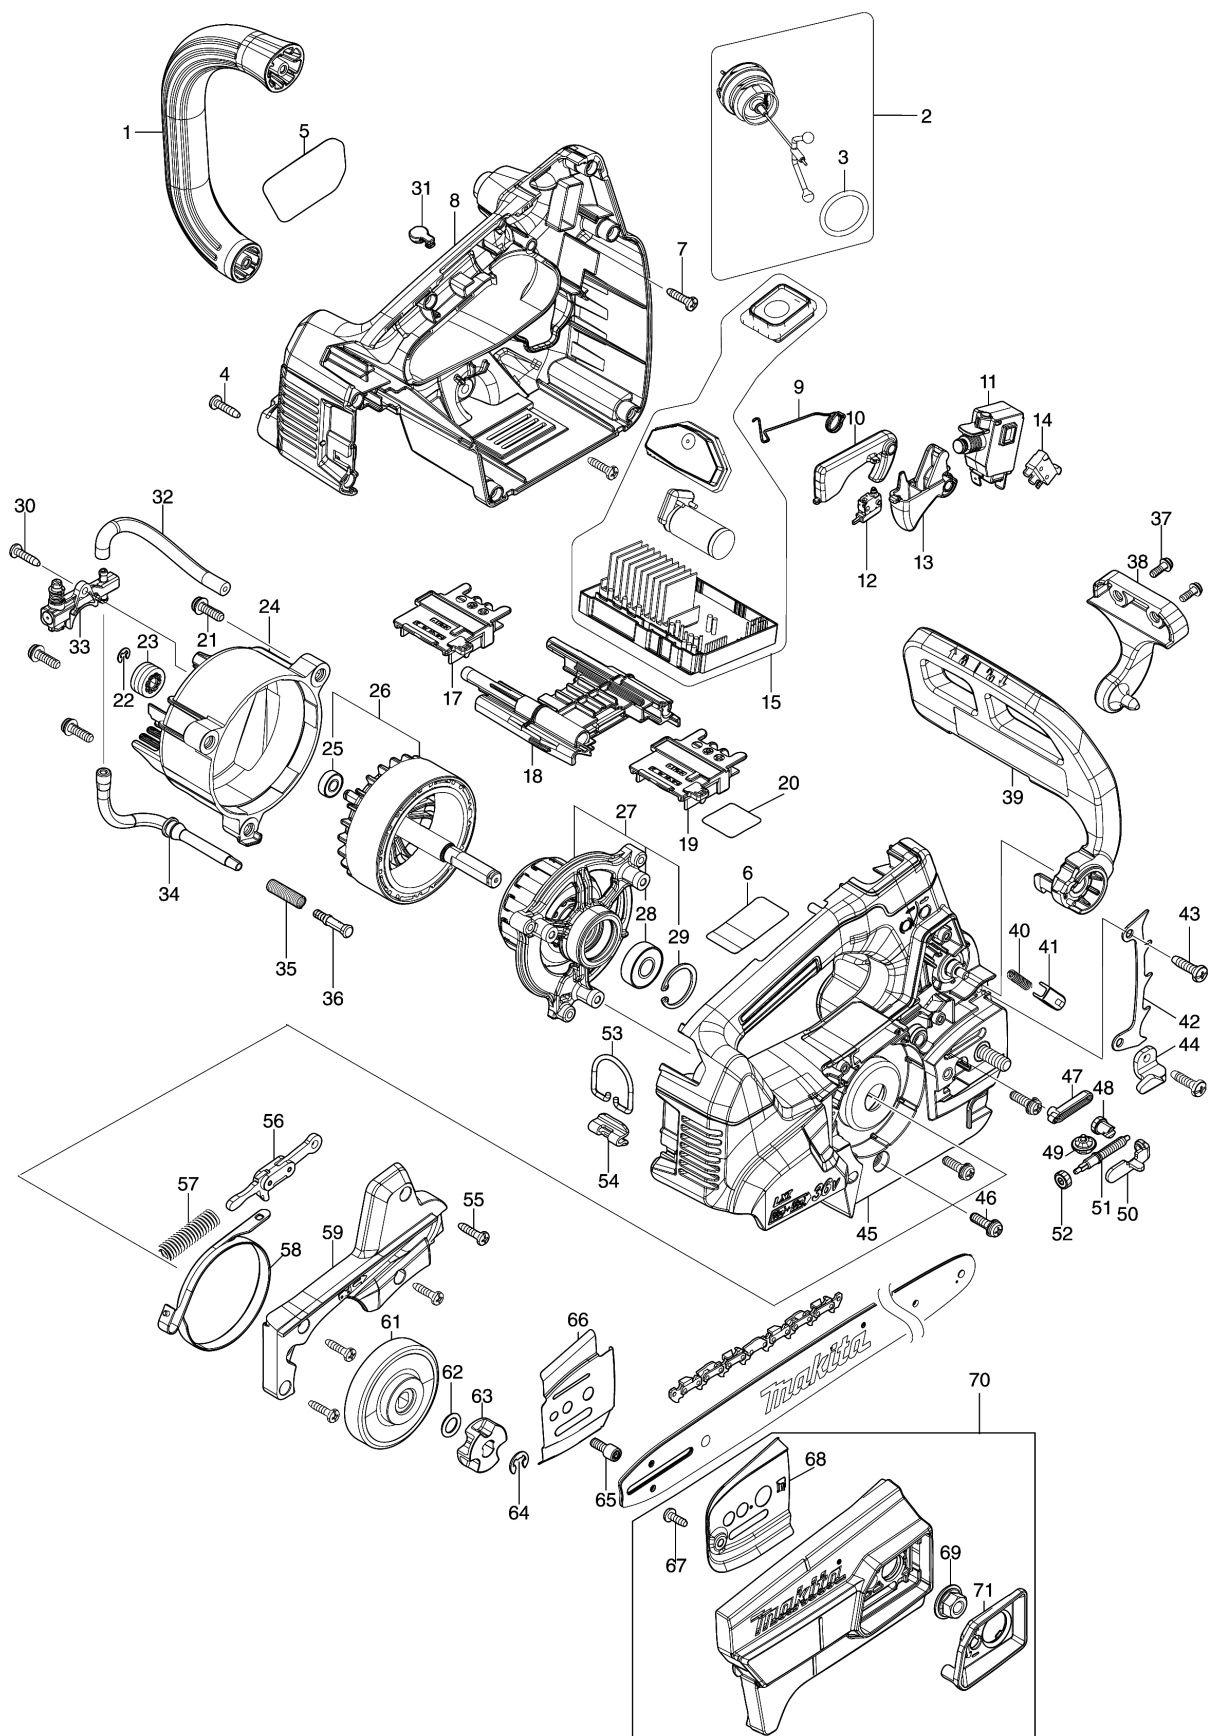

Model No.DUC406 400MM CORDLESS CHAIN SAW

Model No.DUC406 400MM CORDLESS CHAIN SAW

Item	Parts No.	Description	I/C	Qty	New/Old	Opt. 1	Opt. 2	Note
001	459275-2	FRONT HANDLE		1				
002	126832-8	TANK CAP ASSEMBLY		1				
D10		INC. 3						
003-1	213894-6	O-RING 25		1				
004	266326-2	TAPPING SCREW 4X18		9				
005	819S65-3	DUC406 MODEL NO. LABEL		1				
006	856A53-1	DUC406 NAME PLATE		1				
007	266326-2	TAPPING SCREW 4X18		2				
008	183N15-7	HOUSING SET		1				
C10	263005-3	RUBBER PIN 6		2				
C20	424170-5	VALVE		1				
C30	454724-4	SINTER INSERT		1				
D10		INC. 45						
009	232509-6	TORSION SPRING 10		1				
010	459268-9	CATCH LEVER		1				
011	651365-9	SWITCH C3JW-6BM-P		1				
012	632L49-0	SWITCH UNIT		1				
013	459267-1	SWITCH LEVER		1				
014	632L48-2	SWITCH UNIT		1				
015	140K82-7	CONTROLLER COMPLETE		1				
C10	819R38-0	INDICATION LABEL		1				
C20	819S81-5	SWITCH LABEL		1				
017	643874-2	TERMINAL		1				
018-1	140V36-0	CENTER CASE COMPLETE		1				
C10	263005-3	RUBBER PIN 6		2				
019	643874-2	TERMINAL		1				
020	856A57-3	DUC406 SERIAL NO. LABEL		1				
021	911228-4	PAN HEAD SCREW M5X18		3				
022	961011-9	STOP RING E-4		1				
023	226884-0	WORM GEAR		1				
024	459276-0	MOTOR HOUSING		1				
025	210026-6	BALL BEARING 696ZZ		1				
026	519576-1	ROTOR ASS'Y		1				
D10		INC. 25						
027	529420-4	STATOR ASS'Y		1				
D10		INC. 28,29						
028	210059-1	BALL BEARING 6000DDW		1				
029	962105-3	RETAINING RING R-26		1				
030	266326-2	TAPPING SCREW 4X18		1				
031	422467-6	CAP		1				
032	422451-1	OIL TUBE 3-100		1				
033	142156-4	OIL PUMP COMPLETE		1	*			
033-1	142156-4	OIL PUMP COMPLETE	O	1				
034	422452-9	OIL TUBE 3-130		1				
035	231975-4	SPRING		1				
036	452666-6	NIPPLE		1				

Please order the parts with part number.

Print Date 12/5/2021

Model No.DUC406 400MM CORDLESS CHAIN SAW

Item	Parts No.	Description	I/C	Qty	New/Old	Opt. 1	Opt. 2	Note
A05	782023-7	WRENCH 13-16		1				
E01	817D83-5	CAUTION TAG		1	*			
E01-1	8039U0-8	CAUTION TAG	<	1				